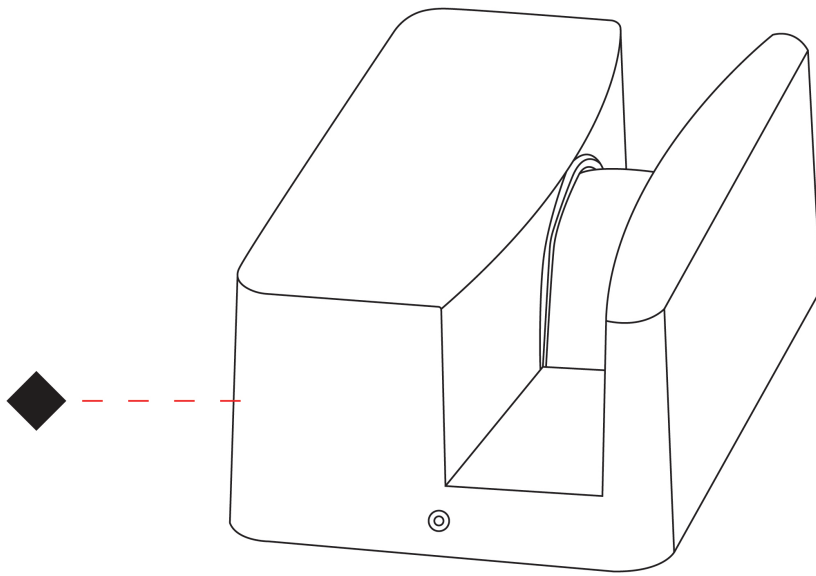

SILL SURFACE

E9W643-

PROJECT

TYPE

SPECIFIER

QUANTITY

DATE

E